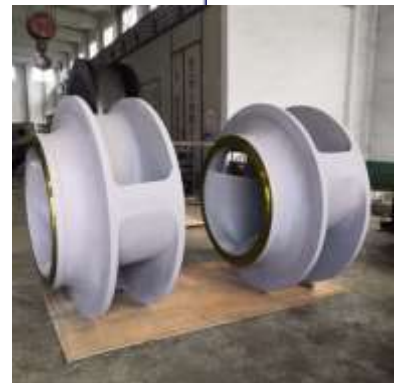

HK High Efficiency

Hopper dredgers/ cutter dredgers
suction dredgers/Booster stations

HK impellers

Own design and own production

Double curved impeller blades

3 or 4 blades

Diameters \varnothing 800mm up to including \varnothing 2650mm

Width 180mm up to including 500mm

Weight 440kg up to including 6200kg

Material* and Hardness:

Sand & Clay High Cr Iron >55HRC

Stone & rock Ni Cr steel 36-45HRC

*also client specific

HK International B.V. the Netherlands